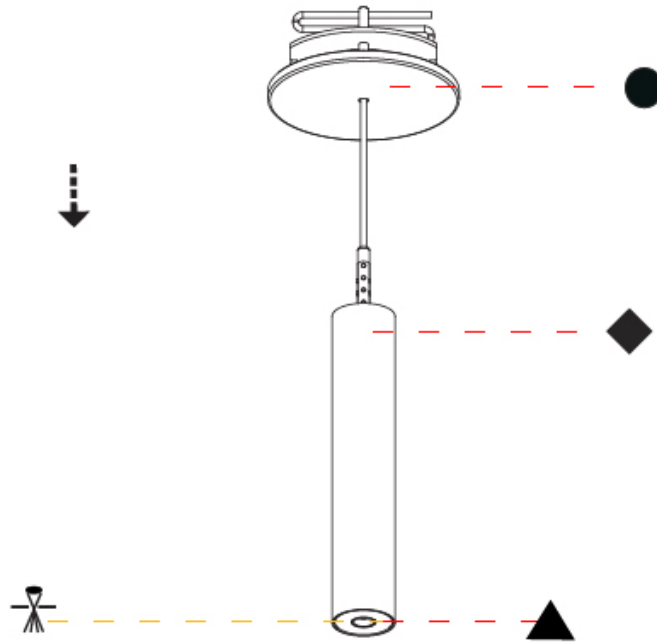

HANGOVER PLUG MONOPOINT RECESSED CANOPY SUSPENSION

A30839-

PROJECT	_____
TYPE	_____
SPECIFIER	_____
QUANTITY	_____
DATE	_____

A